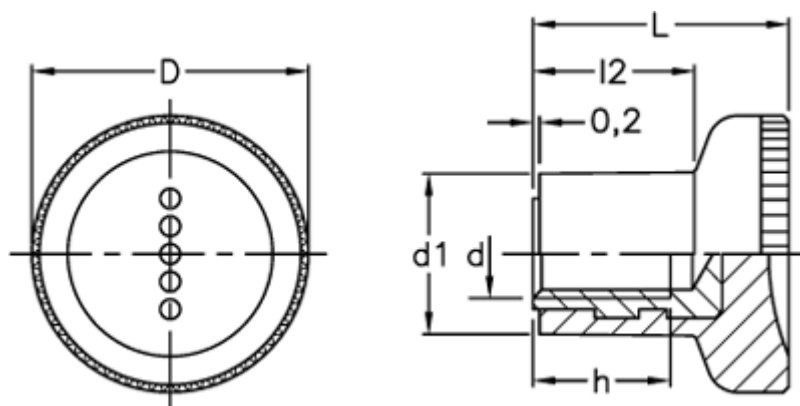

# Data Sheet

Article number: 23052422115  
Description: E+G Knurled knob  
EKK.25-B M6-C5

## Measures

D = 25  
d1 = 14.5  
d 6H = M6  
h = 12  
L = 22.5  
l2 = 14.0